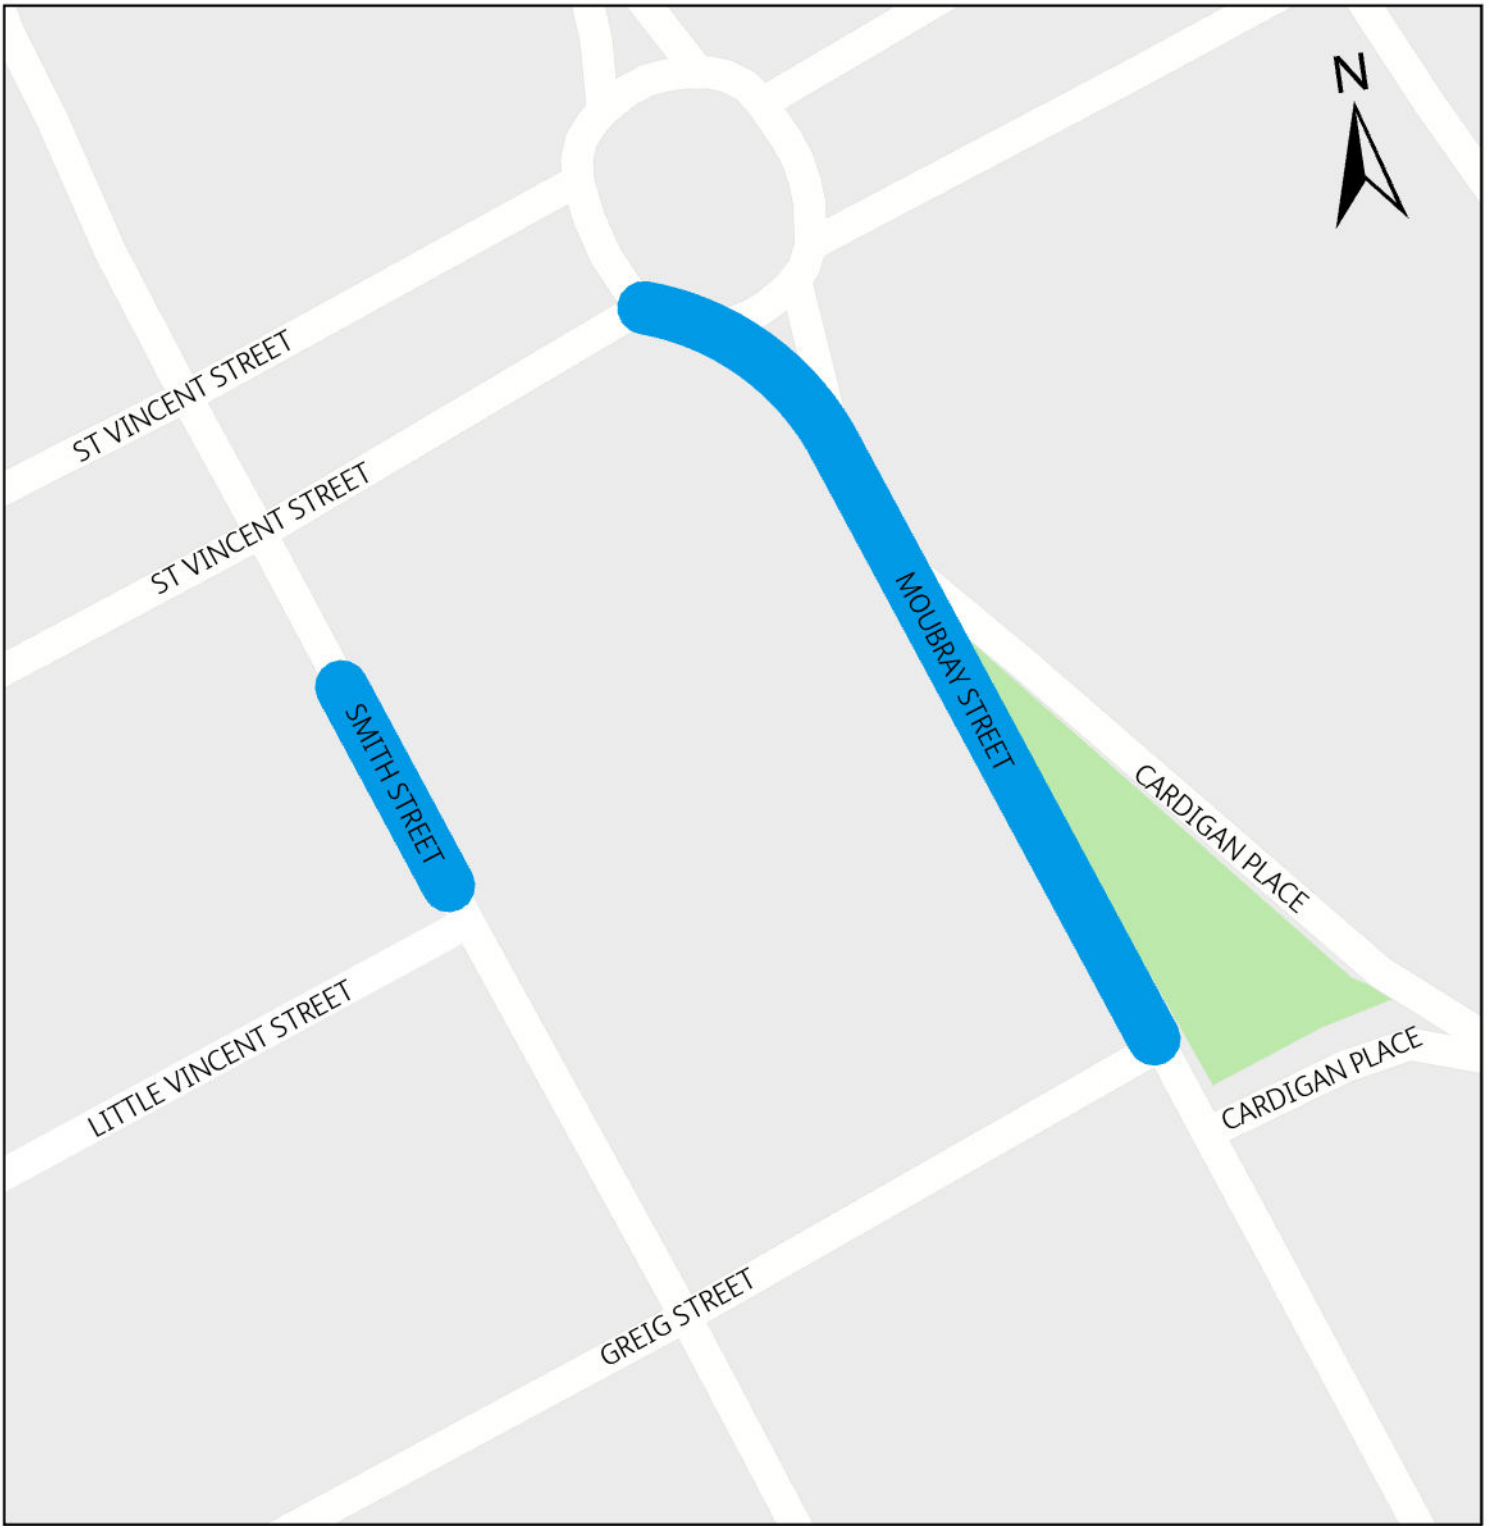

 Impacted Streets

CROYDON ROAD

2026 Reactive Mains Program

Croydon Road, Surrey Hills

Impacted Streets

- IRILBARRA RD
- MANGARRA RD
- MONT ALBERT RD
- OAKDALE AVE

2026 Reactive Mains Program

Irilbarra Road, Canterbury

Impacted Streets

- MOUBRAY ST
- SMITH ST
- ST VINCENT ST

2026 Reactive Mains Program

Moubray Street, Albert Park