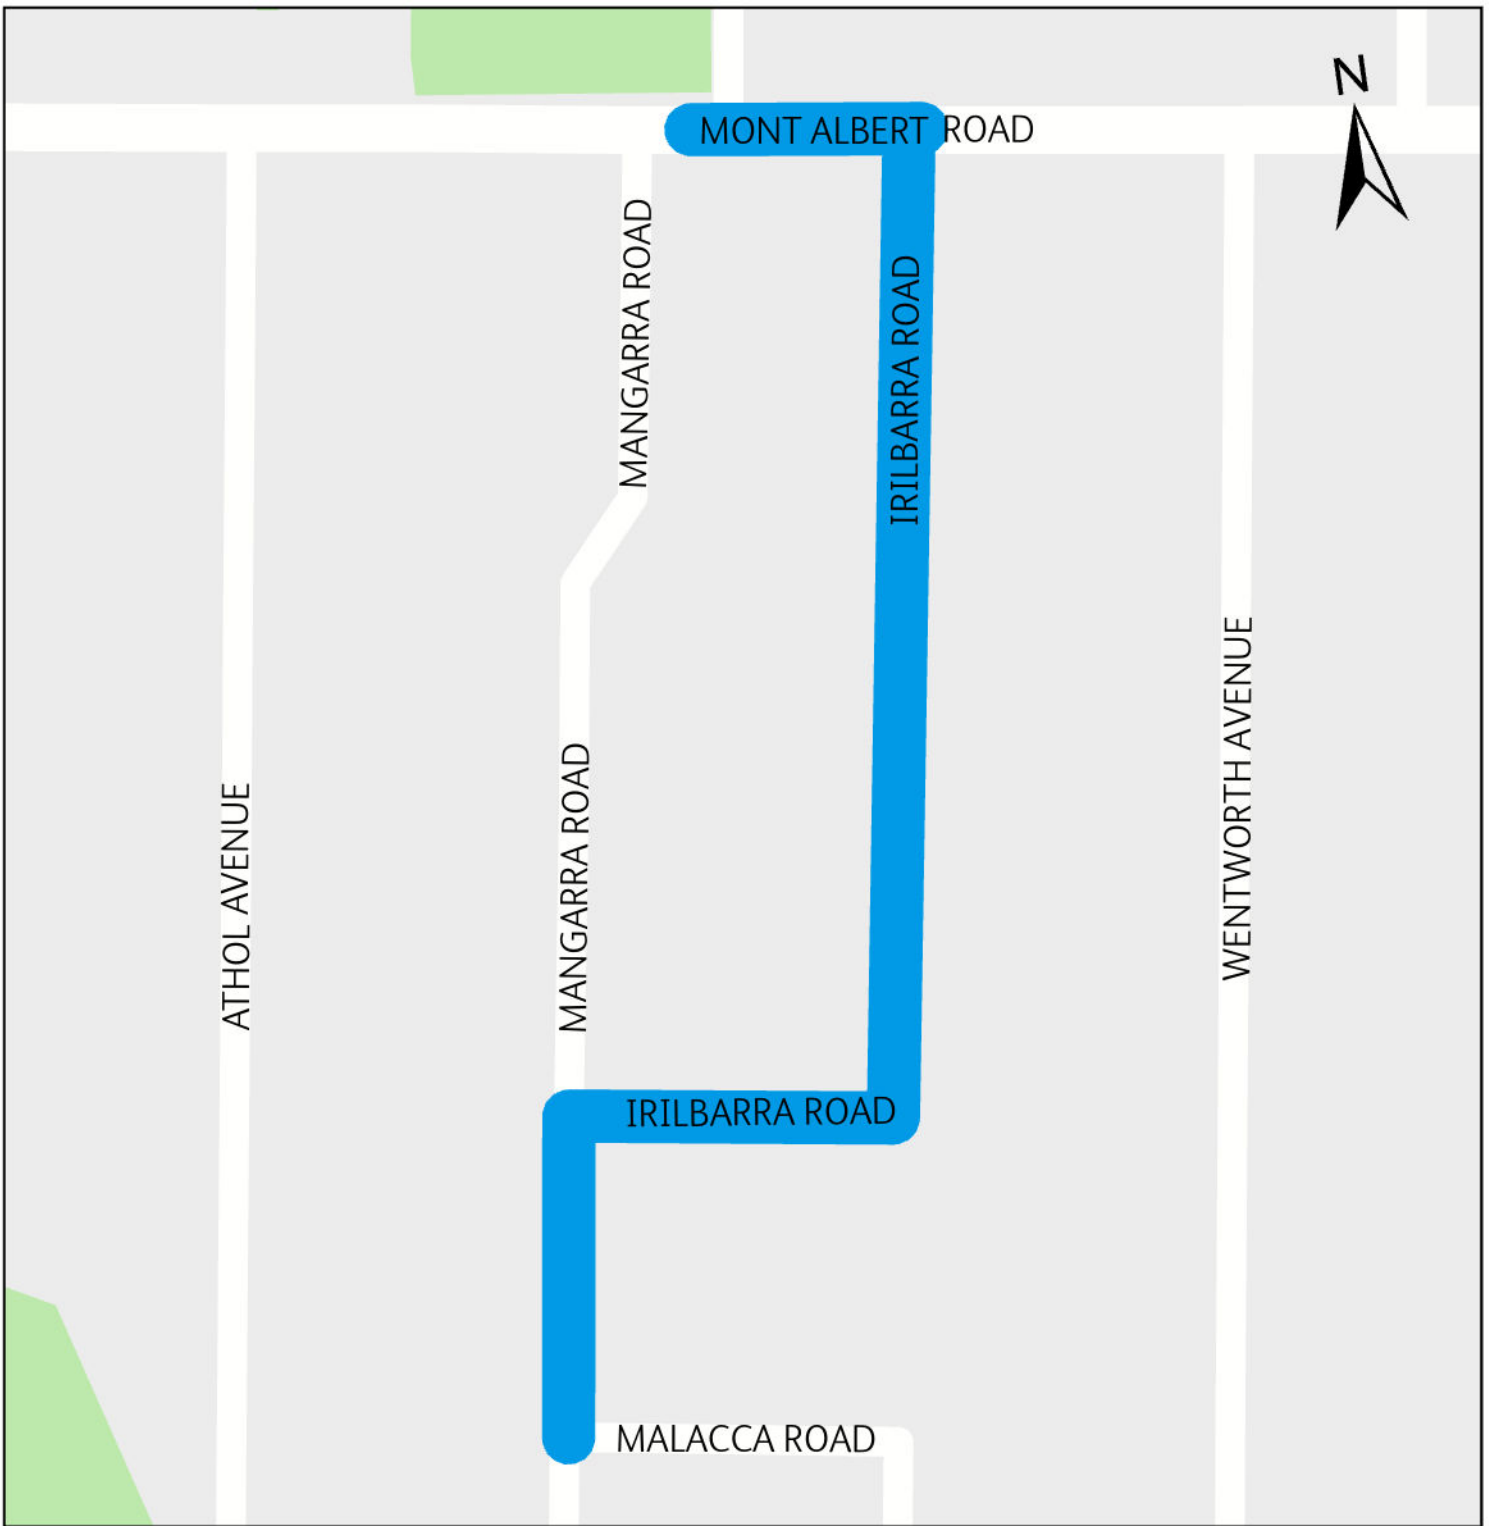

 Impacted Streets

CROYDON ROAD

2026 Reactive Mains Program

Croydon Road, Surrey Hills

Impacted Streets

- IRILBARRA RD
- MANGARRA RD
- MONT ALBERT RD
- OAKDALE AVE

2026 Reactive Mains Program

Irilbarra Road, Canterbury

Impacted Streets

- MOUBRAY ST
- SMITH ST
- ST VINCENT ST

2026 Reactive Mains Program

Moubray Street, Albert Park